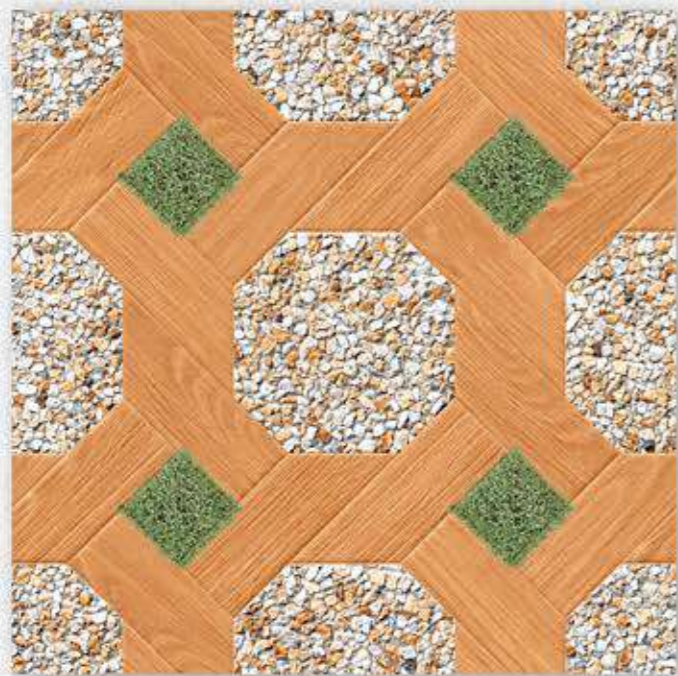

400x400 mm

12 mm THICKNESS

HEAVY DUTY
DIGITAL VITRIFIED
PARKING TILES

8038